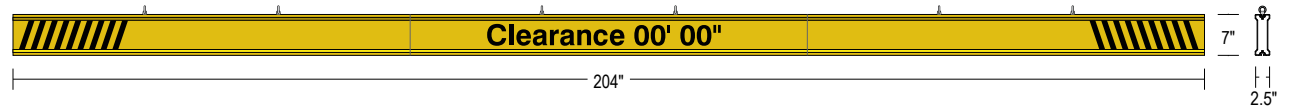

PRODUCT ID: 65827

Non-illuminated Bar Modular

MODEL

IBAR-M7204K-604

DIMENSIONS

7" H x 204" W x 2.5" D (est. 57.53 lbs)

CLASS

Class: IBAR Series

CONSTRUCTION

Faces: Single Faced Sign

Finish: Powder coated Traffic Yellow

Graphic: Vinyl applied graphic

I-Bar: Modular, extruded aluminum bar with end caps and EasyGlide Adjustable Eyebolts per section for top mounting.

MESSAGE

Color: Black reflective vinyl (7803)

Font: Swiss 721 Bold BT

Sign Messages: See message table below

Product View

NOTE: Sign image may not exactly represent the finished product. For illustration purposes only.