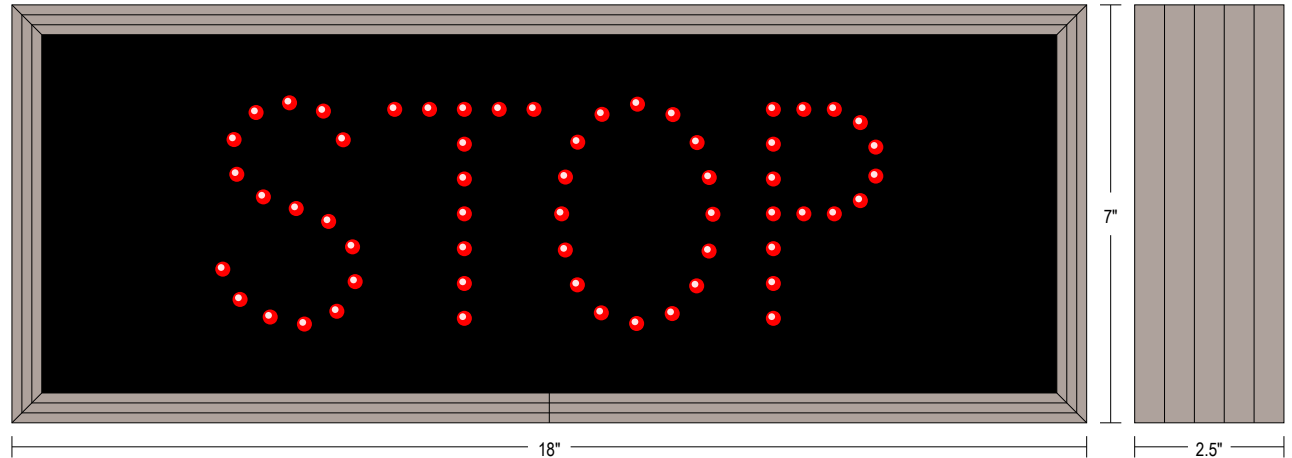

PRODUCT ID: 5918

Outdoor Blank-out LED Direct-view Sign

MODEL

TCL718R-196

DIMENSIONS

7" H x 18" W x 2.5" D (est. 4.925 lbs)

CLASS

CLASS: TCL Series

Faces: Single Faced Sign

Finish: Duranodic Bronze

Mounting Channel: None

ELECTRICAL

Flashing: Not Included

Input Voltage: 120-277 VAC

UL/cUL Listed: Listed for wet locations

MESSAGE

Illumination: Super bright direct view LEDs. Message blanks out when off.

Sign Messages: See message table below

Product View

NOTE: Sign image may not exactly represent the finished product. For illustration purposes only.