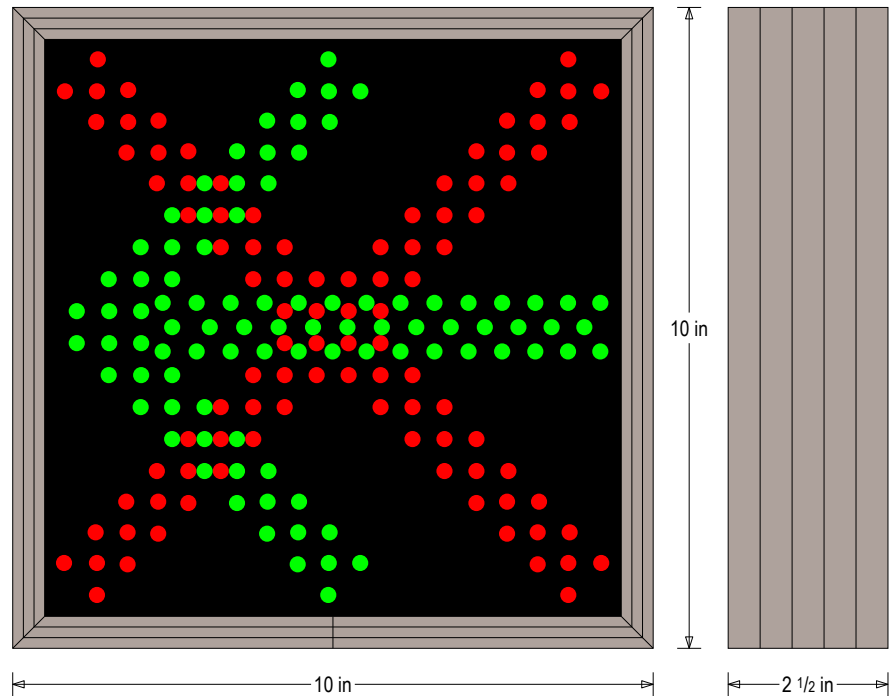

PRODUCT ID: 49032

Outdoor Blank-out LED Direct-view Sign

MODEL

TCL1010RG-B472TS/12-24VDC

DIMENSIONS

10" H x 10" W x 2.5" D (est. 3.502 lbs)

CLASS

CLASS: TCL Series

Faces: Single Faced Sign

Finish: Duranodic Bronze

Mounting Channel: None

ELECTRICAL

Flashing: Not Included

Input Voltage: 12-24 VDC

UL/cUL Listed: Listed for wet locations

MESSAGE

Illumination: Super bright direct view LEDs. Message blanks out when off.

Sign Messages: See message table below

Product View

NOTE: Sign image may not exactly represent the finished product. For illustration purposes only.

MESSAGE	LED/COLOR	HEIGHT	AMPS
X	Red Wide Angle LED	8.375"	0.480-0.240
Left Arrow	Green Wide Angle LED	8.375"	0.747-0.373

NOTE: Above messages are independently controlled.

Sample Display Options

Lightbox Shop
www.lightboxshop.com
Manufactured in
Eries, PA 16509