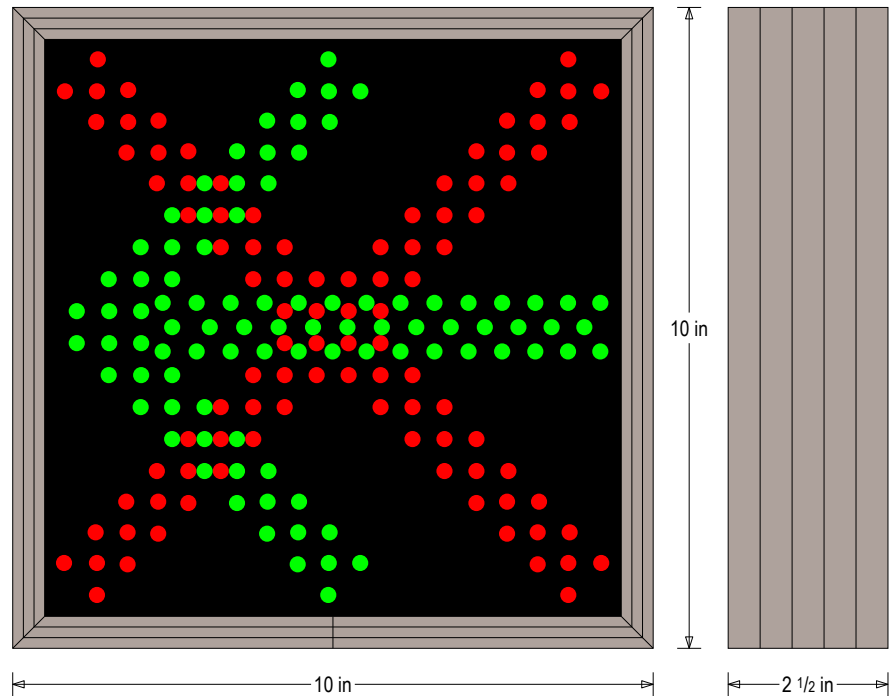

PRODUCT ID: 49031

Outdoor Blank-out LED Direct-view Sign

MODEL

TCL1010RG-B472TS

DIMENSIONS

10" H x 10" W x 2.5" D (est. 3.405 lbs)

CLASS

CLASS: TCL Series

Faces: Single Faced Sign

Finish: Duranodic Bronze

Mounting Channel: None

ELECTRICAL

Flashing: Not Included

Input Voltage: 120-277 VAC

UL/cUL Listed: Listed for wet locations

MESSAGE

Illumination: Super bright direct view LEDs. Message blanks out when off.

Sign Messages: See message table below

Product View

NOTE: Sign image may not exactly represent the finished product. For illustration purposes only.

MESSAGE	LED/COLOR	HEIGHT	AMPS
X	Red Wide Angle LED	8.375"	0.048-0.021
Left Arrow	Green Wide Angle LED	8.375"	0.075-0.032

NOTE: Above messages are independently controlled.

Sample Display Options

Lightbox Shop
www.lightboxshop.com
Manufactured in
Eries, PA 16509