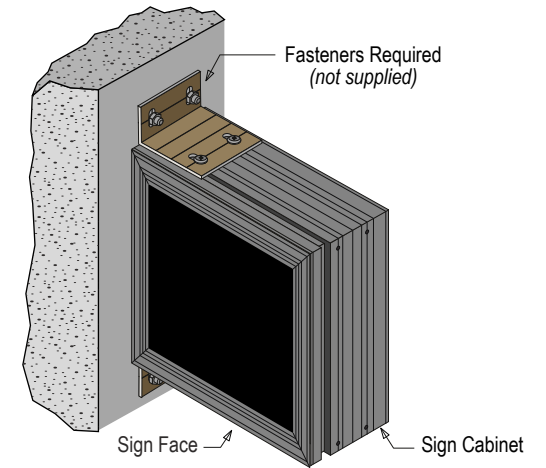

PRODUCT ID: 48290

Universal Mount

MODEL

UNI-550

DIMENSIONS

2" H x 4" W x 4" D (est. 0.855 lbs)

CONSTRUCTION

Finish: Duranodic Bronze

Material: 3/16" thick aluminum L-shaped bracket, pre-drilled for attachment.

Product View

NOTE: Sign image may not exactly represent the finished product. For illustration purposes only.

Lightbox Shop

www.lightboxshop.com