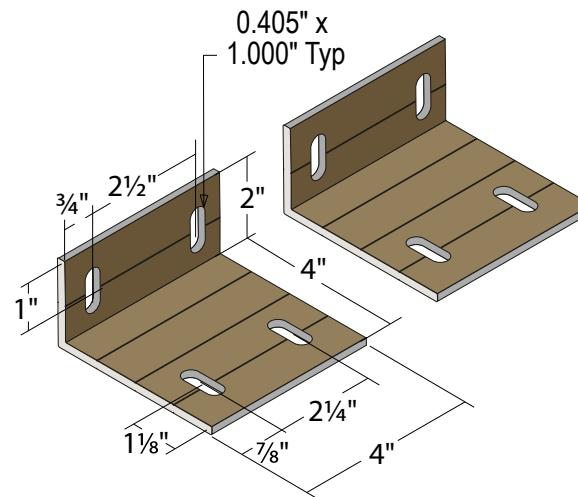

PRODUCT ID: 48290

Universal Mount

MODEL

UNI-550

DIMENSIONS

2" H x 4" W x 4" D (est. 0.855 lbs)

CONSTRUCTION

Finish: Duranodic Bronze

Material: 3/16" thick aluminum L-shaped bracket, pre-drilled for attachment.

Product View

NOTE: Sign image may not exactly represent the finished product. For illustration purposes only.

Lightbox Shop

www.lightboxshop.com