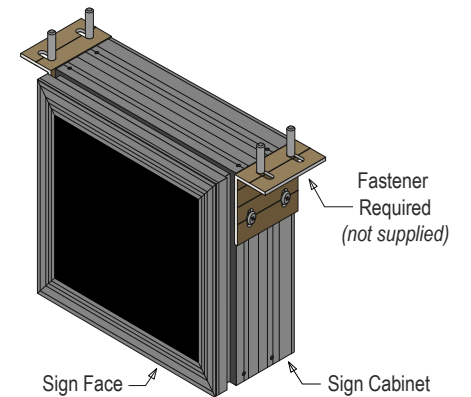

PRODUCT ID: 48290

Universal Mount

MODEL

UNI-550

DIMENSIONS

2" H x 4" W x 4" D (est. 0.855 lbs)

CONSTRUCTION

Finish: Duranodic Bronze

Material: 3/16" thick aluminum L-shaped bracket, pre-drilled for attachment.

Product View

NOTE: Sign image may not exactly represent the finished product. For illustration purposes only.

Lightbox Shop

www.lightboxshop.com