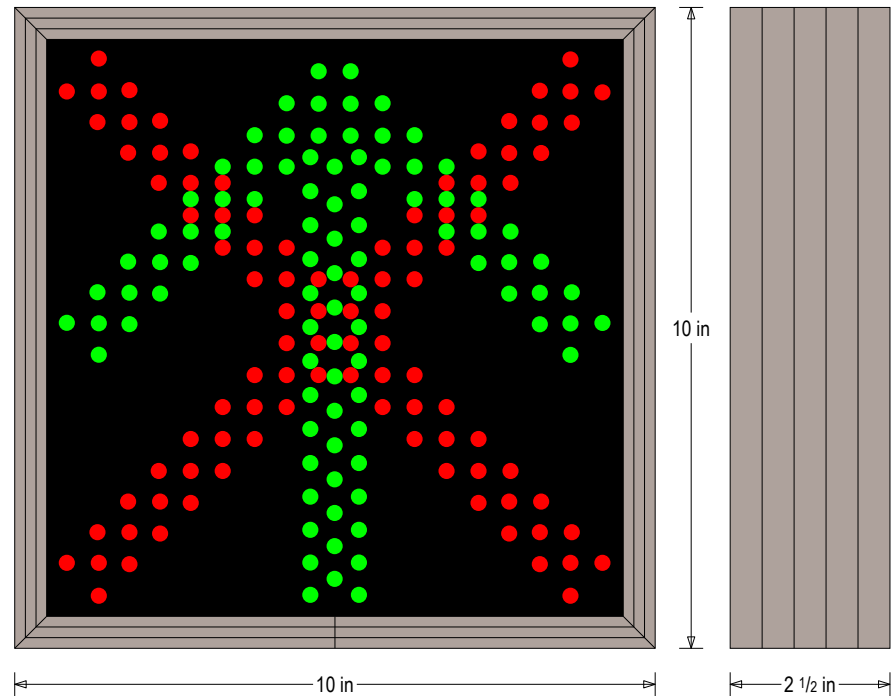

PRODUCT ID: 47642

Outdoor Blank-out LED Direct-view Sign

MODEL

TCL1010RG-I904TS

DIMENSIONS

10" H x 10" W x 2.5" D (est. 3.405 lbs)

CLASS

CLASS: TCL Series

Faces: Single Faced Sign

Finish: Duranodic Bronze

Mounting Channel: None

ELECTRICAL

Flashing: Not Included

Input Voltage: 120-277 VAC

UL/cUL Listed: Listed for wet locations

MESSAGE

Illumination: Super bright direct view LEDs. Message blanks out when off.

Sign Messages: See message table below

Product View

NOTE: Sign image may not exactly represent the finished product. For illustration purposes only.

MESSAGE	LED/COLOR	HEIGHT	AMPS
X	Red Wide Angle LED	8.375"	0.048-0.021
Up Arrow	Green Wide Angle LED	8.125"	0.075-0.032

NOTE: Above messages are independently controlled.

Sample Display Options

Lightbox Shop
www.lightboxshop.com
Manufactured in
Eries, PA 16509