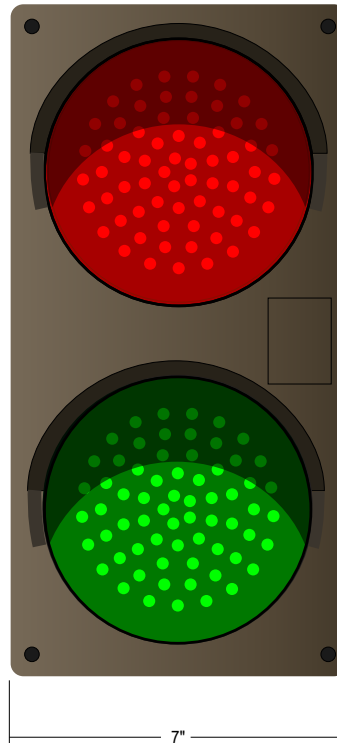

PRODUCT ID: 42504
LED Traffic Controller

MODEL
TCILV-RG/12-24VDC

DIMENSIONS
14" H x 7" W x 9" D (est. 3.529 lbs)

CLASS
Class: TCIL Series

CLASS
Control Method: Switch (not included) or external relay.

CONSTRUCTION
Cabinet: Injection molded impact resistant polycarbonate housing and hood
Faces: Single Faced Sign
Finish: Duranodic Bronze
Lens: Left or Top: Red Impact resistant tinted Lexan®
Lens: Right or Bottom: Green Impact resistant tinted Lexan®

ELECTRICAL
Flashing: Not Included
Input Voltage: 12-24 VDC
UL/cUL Listed: Listed for wet locations

MESSAGE
Illumination: Super bright direct-view LEDs on replaceable circuit board.
Sign Messages: See message table below

MESSAGE	LED/COLOR	HEIGHT	AMPS
Red Indicator Dot	Red	5.5"	0.357-0.179
Green Indicator Dot	Green	5.5"	0.571-0.286

NOTE: Above messages are independently controlled.

Lightbox Shop
lightboxshop.com
239-208-9511
Manufactured in
Eries, PA 16509

Proudly Made in the USA

Product View

NOTE: Sign image may not exactly represent the finished product. For illustration purposes only.