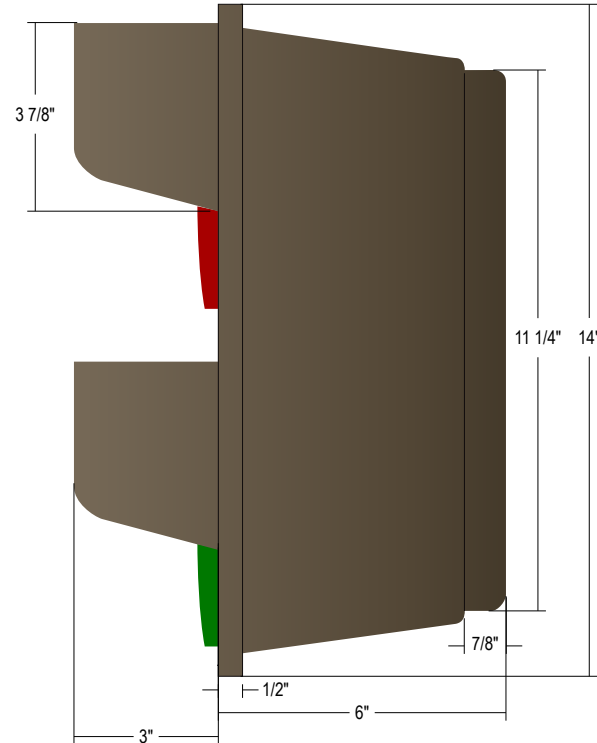

PRODUCT ID: 42504
LED Traffic Controller

MODEL
TCILV-RG/12-24VDC

DIMENSIONS
14" H x 7" W x 9" D (est. 3.529 lbs)

CLASS
Class: TCIL Series

CLASS
Control Method: Switch (not included) or external relay.

CONSTRUCTION
Cabinet: Injection molded impact resistant polycarbonate housing and hood
Faces: Single Faced Sign
Finish: Duranodic Bronze
Lens: Left or Top: Red Impact resistant tinted Lexan®
Lens: Right or Bottom: Green Impact resistant tinted Lexan®

ELECTRICAL
Flashing: Not Included
Input Voltage: 12-24 VDC
UL/cUL Listed: Listed for wet locations

MESSAGE
Illumination: Super bright direct-view LEDs on replaceable circuit board.
Sign Messages: See message table below

MESSAGE	LED/COLOR	HEIGHT	AMPS
Red Indicator Dot	Red	5.5"	0.357-0.179
Green Indicator Dot	Green	5.5"	0.571-0.286

NOTE: Above messages are independently controlled.

Lightbox Shop
lightboxshop.com
239-208-9511
Manufactured in
Eries, PA 16509

Proudly Made in the USA

Product View

NOTE: Sign image may not exactly represent the finished product. For illustration purposes only.