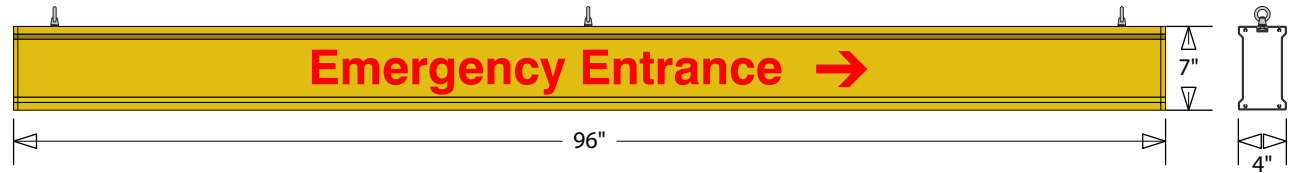

#### CONSTRUCTION

Faces: Single Faced Sign

Finish: Powder coated Traffic Yellow

IBar: Single piece extruded aluminum bar with end caps and (3) EasyGlide Adjustable Eyebolts for top mounting.

## Product View

NOTE: Sign image may not exactly represent the finished product. For illustration purposes only.

Eyebolt Adjustable the Entire Length of Sign