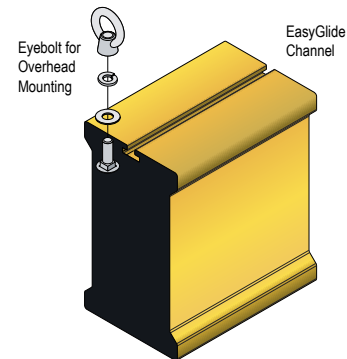

#### CONSTRUCTION

Faces: Single Faced Sign

Finish: Powder coated Traffic Yellow

IBar: Single piece extruded aluminum bar with end caps and (3) EasyGlide Adjustable Eyebolts for top mounting.

## Product View

NOTE: Sign image may not exactly represent the finished product. For illustration purposes only.

Eyebolt Adjustable the Entire Length of Sign