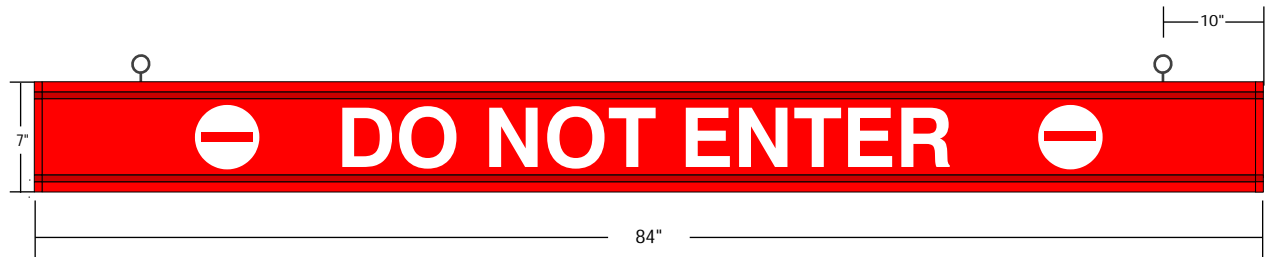

PRODUCT ID: 27712

Non-illuminated Bar

MODEL

IBAR784W-813

DIMENSIONS

7" H x 84" W x 4" D (est. 20.07 lbs)

CLASS

Class: IBAR Series

CONSTRUCTION

Faces: Single Faced Sign

Finish: Other (Red)

IBar: Single piece extruded aluminum bar with end caps and (3) EasyGlide Adjustable Eyebolts for top mounting.

MESSAGE

Color: White opaque

Font: Swiss 721 Bold BT

Sign Messages: See message table below

MESSAGE

LED/COLOR

HEIGHT

AMPS

DO NOT ENTER W/ SYMBOLS

White Reflective Vinyl

3.5"

NOTE: Above messages are independently controlled.

Lightbox Shop

www.lightboxshop.com

Manufactured in
Eries, PA 16509

Proudly Made in the USA

Copyright (C) 2019

Product View

NOTE: Sign image may not exactly represent the finished product. For illustration purposes only.

REV 0 | 03312011 | KAM