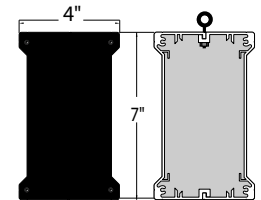

REV 0 | 03312011 | KAM