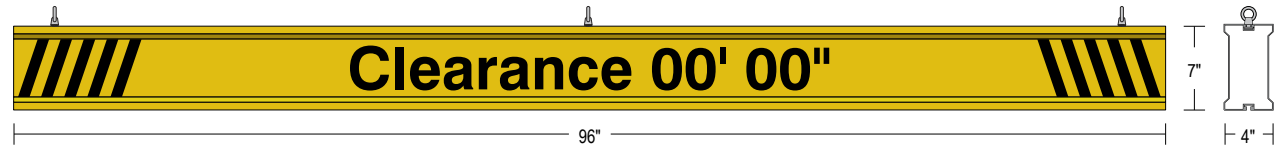

PRODUCT ID: 27598

Non-illuminated Bar

MODEL

IBAR796B-604

DIMENSIONS

7" H x 96" W x 4" D (est. 23.844 lbs)

CLASS

Class: IBAR Series

CONSTRUCTION

Faces: Single Faced Sign

Finish: Powder coated Traffic Yellow

IBar: Single piece extruded aluminum bar with end caps and (3) EasyGlide Adjustable Eyebolts for top mounting.

MESSAGE

Color: Black reflective vinyl (7803)

Eyebolt Adjustable the Entire Length of Sign