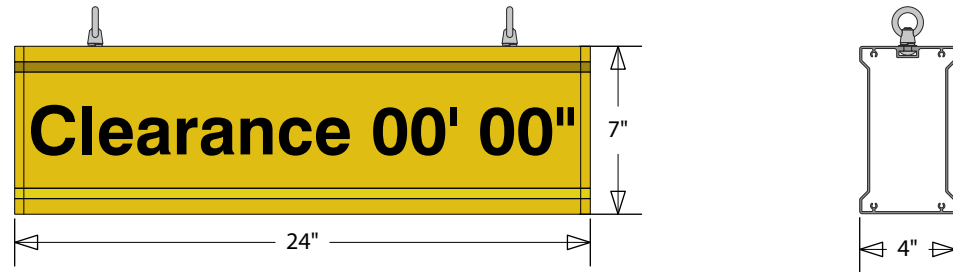

PRODUCT ID: 2609

Non-illuminated Bar

MODEL

IBAR724B-604

DIMENSIONS

7" H x 24" W x 4" D (est. 11 lbs)

CLASS

Class: IBAR Series

CONSTRUCTION

Faces: Single Faced Sign

Finish: Powder coated Traffic Yellow

IBar: Single piece extruded aluminum bar with end caps and (3) EasyGlide Adjustable Eyebolts for top mounting.

MESSAGE

Color: Black reflective vinyl (7803)

Font: Swiss 721 Bold BT

Sign Messages: See message table below

Product View

NOTE: Sign image may not exactly represent the finished product. For illustration purposes only.

MESSAGE	LED/COLOR	HEIGHT	AMPS
---------	-----------	--------	------