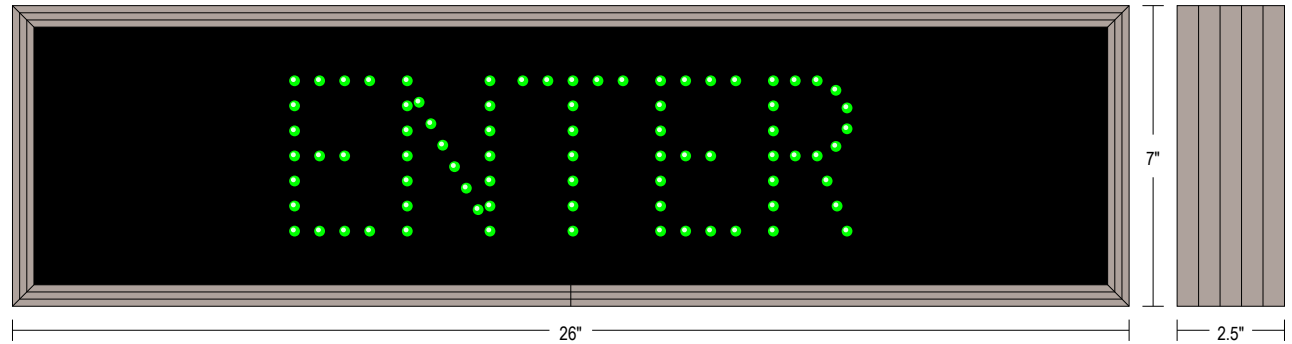

Faces: Single Faced Sign

Finish: Duranodic Bronze

Mounting Channel: None

ELECTRICAL

Flashing: Not Included

Input Voltage: 120-277 VAC

UL/cUL Listed: Listed for wet locations

MESSAGE

Illumination: Super bright direct view LEDs. Message blanks out when off.

Sign Messages: See message table below

Product View

NOTE: Sign image may not exactly represent the finished product. For illustration purposes only.