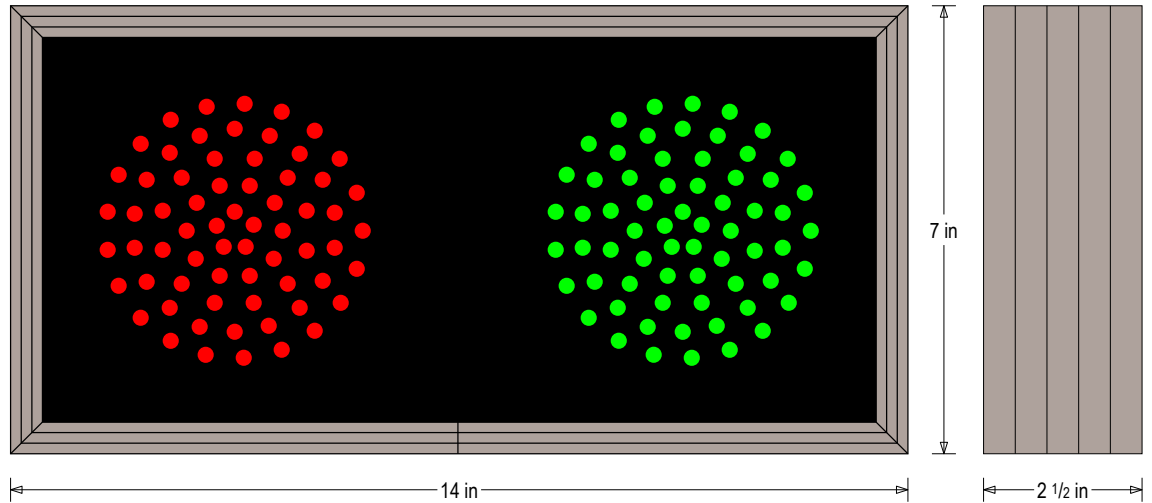

PRODUCT ID: 10893

Outdoor Blank-out LED Direct-view Sign

MODEL

TCL714RG-225

DIMENSIONS

7" H x 14" W x 2.5" D (est. 3.348 lbs)

CLASS

CLASS: TCL Series

Faces: Single Faced Sign

Finish: Duranodic Bronze

Mounting Channel:

ELECTRICAL

Flashing: Not Included

Input Voltage: 120-277 VAC

UL/cUL Listed: Listed for wet locations

MESSAGE

MESSAGE	LED/COLOR	HEIGHT	AMPS
Red Indicator Dot	Red Wide Angle LED	4.0"	0.033-0.014
Green Indicator Dot	Green Wide Angle LED	4.0"	0.053-0.023

NOTE: Above messages are independently controlled.

Lightbox Shop