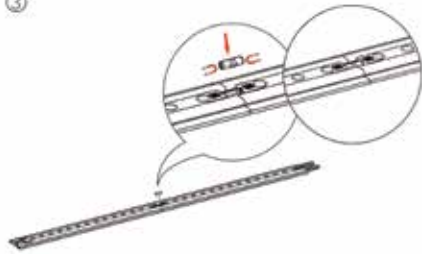

SET UP INSTRUCTIONS SEGO 300X225 FRAME ASSEMBLY

①

②

③

⑤

④

⑥