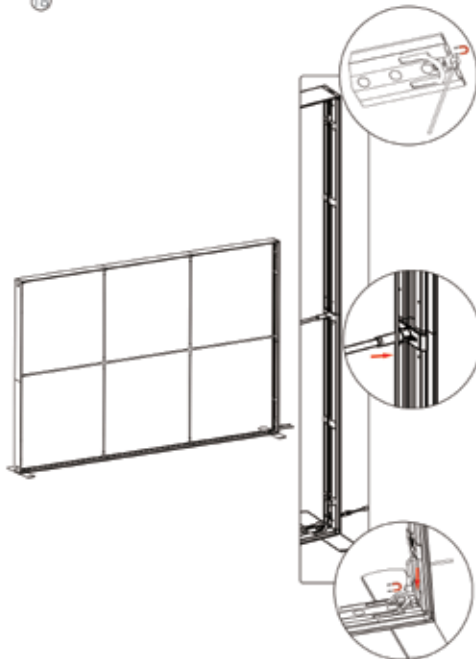

SEGO CONFIGURATION B - 20X20

SEGO MODULAR LIGHTBOXES
 PRODUCT CODE: SEGO-B-20x20G

On frame On graphic

PRODUCT DESCRIPTION

The advanced technology of the new SEGO modular lightbox system combines innovation with intuition. Toolless down to its feet, SEGO is designed to help heighten your display experience. Magnetic electrical connectors light up the UL certified LED lights that come pre-installed in the profiles. Electrical wires stay hidden from view. Edge-to-edge customizable SEG backlit fabric graphics cover the front and back of the aluminum frame. Portable, configurable, desirable, SEGO is a lightbox unlike the others. SEGO is so well thought out, even its durable foam cut carry bag is made distinctly to keep all parts and pieces protected and organized.

DISPLAY DIMENSIONS	236"W x 88.25"H x 16.5"D
GRAPHIC SIZE	118.625"W x 88.625"H (each graphic)

GRAPHIC MATERIAL

Dye Sub Backlit Fabric

GRAPHIC FINISHING

Silicone beading sewn onto edge of graphic

DISPLAY CONSTRUCTION

8

10

11

SEGO CONFIGURATION B - 20X20

SEGO MODULAR LIGHTBOXES
PRODUCT CODE: SEGO-B-20x20G

12

13

14

15

SEGO CONFIGURATION B - 20X20

SEGO MODULAR LIGHTBOXES
PRODUCT CODE: SEGO-B-20x20G

16

17

18

19

SEGO CONFIGURATION B - 20X20