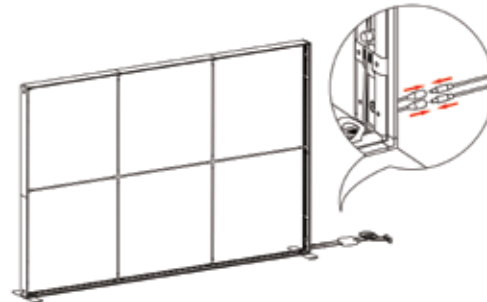

SEGO CONFIGURATION B - 20X20

SEGO MODULAR LIGHTBOXES
 PRODUCT CODE: SEGO-B-20x20G

On frame On graphic

PRODUCT DESCRIPTION

The advanced technology of the new SEGO modular lightbox system combines innovation with intuition. Toolless down to its feet, SEGO is designed to help heighten your display experience. Magnetic electrical connectors light up the UL certified LED lights that come pre-installed in the profiles. Electrical wires stay hidden from view. Edge-to-edge customizable SEG backlit fabric graphics cover the front and back of the aluminum frame. Portable, configurable, desirable, SEGO is a lightbox unlike the others. SEGO is so well thought out, even its durable foam cut carry bag is made distinctly to keep all parts and pieces protected and organized.

15

SEGO CONFIGURATION B - 20X20

SEGO MODULAR LIGHTBOXES
PRODUCT CODE: SEGO-B-20x20G

16

17

18

19

SEGO CONFIGURATION B - 20X20