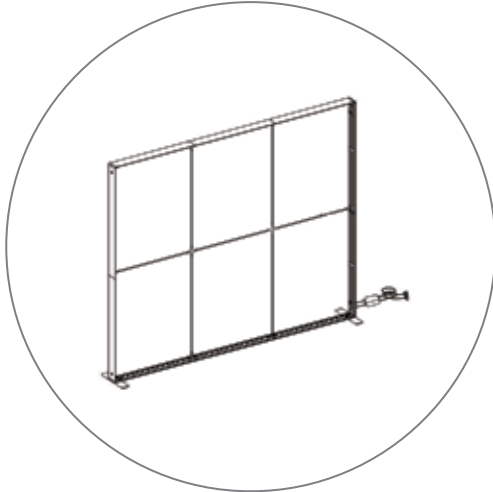

SEGO CONFIGURATION B - 20X20

SEGO MODULAR LIGHTBOXES
 PRODUCT CODE: SEGO-B-20x20G

On frame On graphic

PRODUCT DESCRIPTION

The advanced technology of the new SEGO modular lightbox system combines innovation with intuition. Toolless down to its feet, SEGO is designed to help heighten your display experience. Magnetic electrical connectors light up the UL certified LED lights that come pre-installed in the profiles. Electrical wires stay hidden from view. Edge-to-edge customizable SEG backlit fabric graphics cover the front and back of the aluminum frame. Portable, configurable, desirable, SEGO is a lightbox unlike the others. SEGO is so well thought out, even its durable foam cut carry bag is made distinctly to keep all parts and pieces protected and organized.

DISPLAY DIMENSIONS	236"W x 88.25"H x 16.5"D
GRAPHIC SIZE	118.625"W x 88.625"H (each graphic)

GRAPHIC MATERIAL

Dye Sub Backlit Fabric

GRAPHIC FINISHING

Silicone beading sewn onto edge of graphic

DISPLAY CONSTRUCTION

SEGO CONFIGURATION B - 20X20

SEGO MODULAR LIGHTBOXES
PRODUCT CODE: SEGO-B-20x20G

PARTS LIST

(qty 2)
SEGO-300X225X12

(qty 2)
SEGO-ILCON

SET UP INSTRUCTIONS SEGO 300X225 FRAME ASSEMBLY

①

②