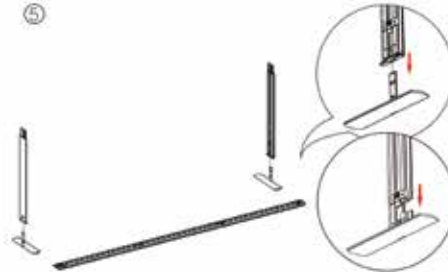

SET UP INSTRUCTIONS SEGO 300X225 FRAME ASSEMBLY

①

②

③

⑤

④

⑥