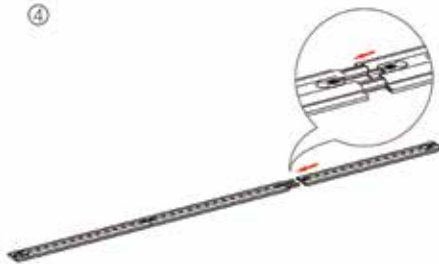

SET UP INSTRUCTIONS SEGO 300X225 FRAME ASSEMBLY

①

②

③

⑤

④

⑥